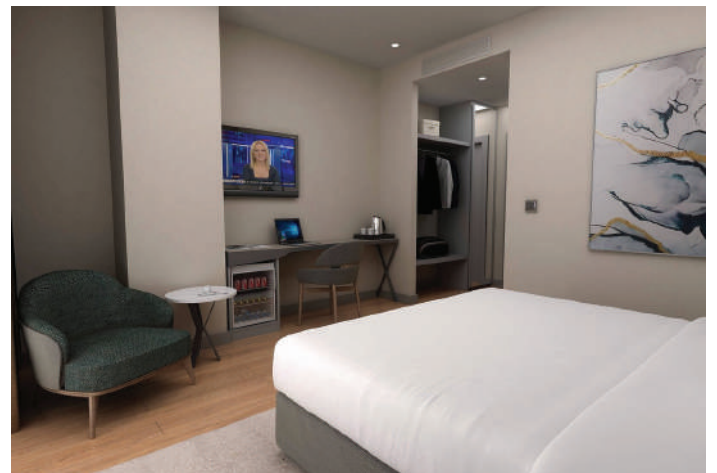

# DELTA HOTELS MARRIOTT

ISTANBUL KAGITHANE / TURKEY

Project name : Delta Hotels  
Location : Istanbul / Turkey  
Year : 2020  
Scope of work : All loose and fixed furniture of the hotel. Many products such as Beds, Cabinets, Dining Tables, Dining Chairs, Sofas, TV units, Outdoor furniture and Accessories are provided. These furnitures are located in all Rooms, Lobby, Common Areas and Restaurants.